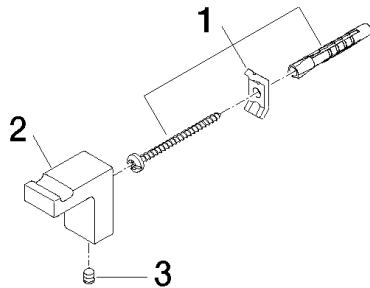

Bathtub - LULU

Hook - polished chrome

Article number: 83 251 710-00

- Width 7/8"
- Height 1-5/8"
- 1-5/8" Projection

polished chrome

Dimensional drawing

All dimensions in mm / inch = mm x 0,0394

Bathtub - LULU
Hook - polished chrome
Article number: 83 251 710-00

Bathtub - LULU

Hook - polished chrome

Article number: 83 251 710-00

Other surface finishes

platinum matte

83 251 710-06

More custom finish options are available via special production (xTra Service). Please see our finish matrix for availability and pricing or contact a Dornbracht representative.

Spare parts list

Number	Item Number	Designation	Number of units
1	05 17 20 716 00 90	fixing set	1
2	08 18 60 522-00	hook	1
3	04 31 11 004 00 90	pin	1