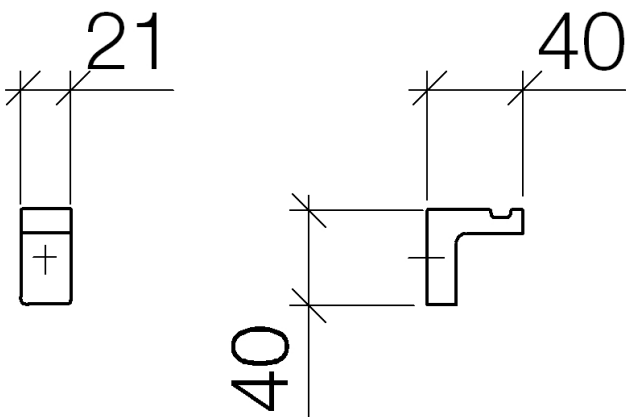

Bathtub - LULU

Hook - polished chrome

Article number: 83 251 710-00

- Width 7/8"
- Height 1-5/8"
- 1-5/8" Projection

polished chrome

Dimensional drawing

All dimensions in mm / inch = mm x 0,0394

Bathtub - LULU
Hook - polished chrome
Article number: 83 251 710-00

Bathtub - LULU

Hook - polished chrome

Article number: 83 251 710-00

Other surface finishes

platinum matte

83 251 710-06

More custom finish options are available via special production (xTra Service). Please see our finish matrix for availability and pricing or contact a Dornbracht representative.

Spare parts list

Number	Item Number	Designation	Number of units
1	05 17 20 716 00 90	fixing set	1
2	08 18 60 522-00	hook	1
3	04 31 11 004 00 90	pin	1